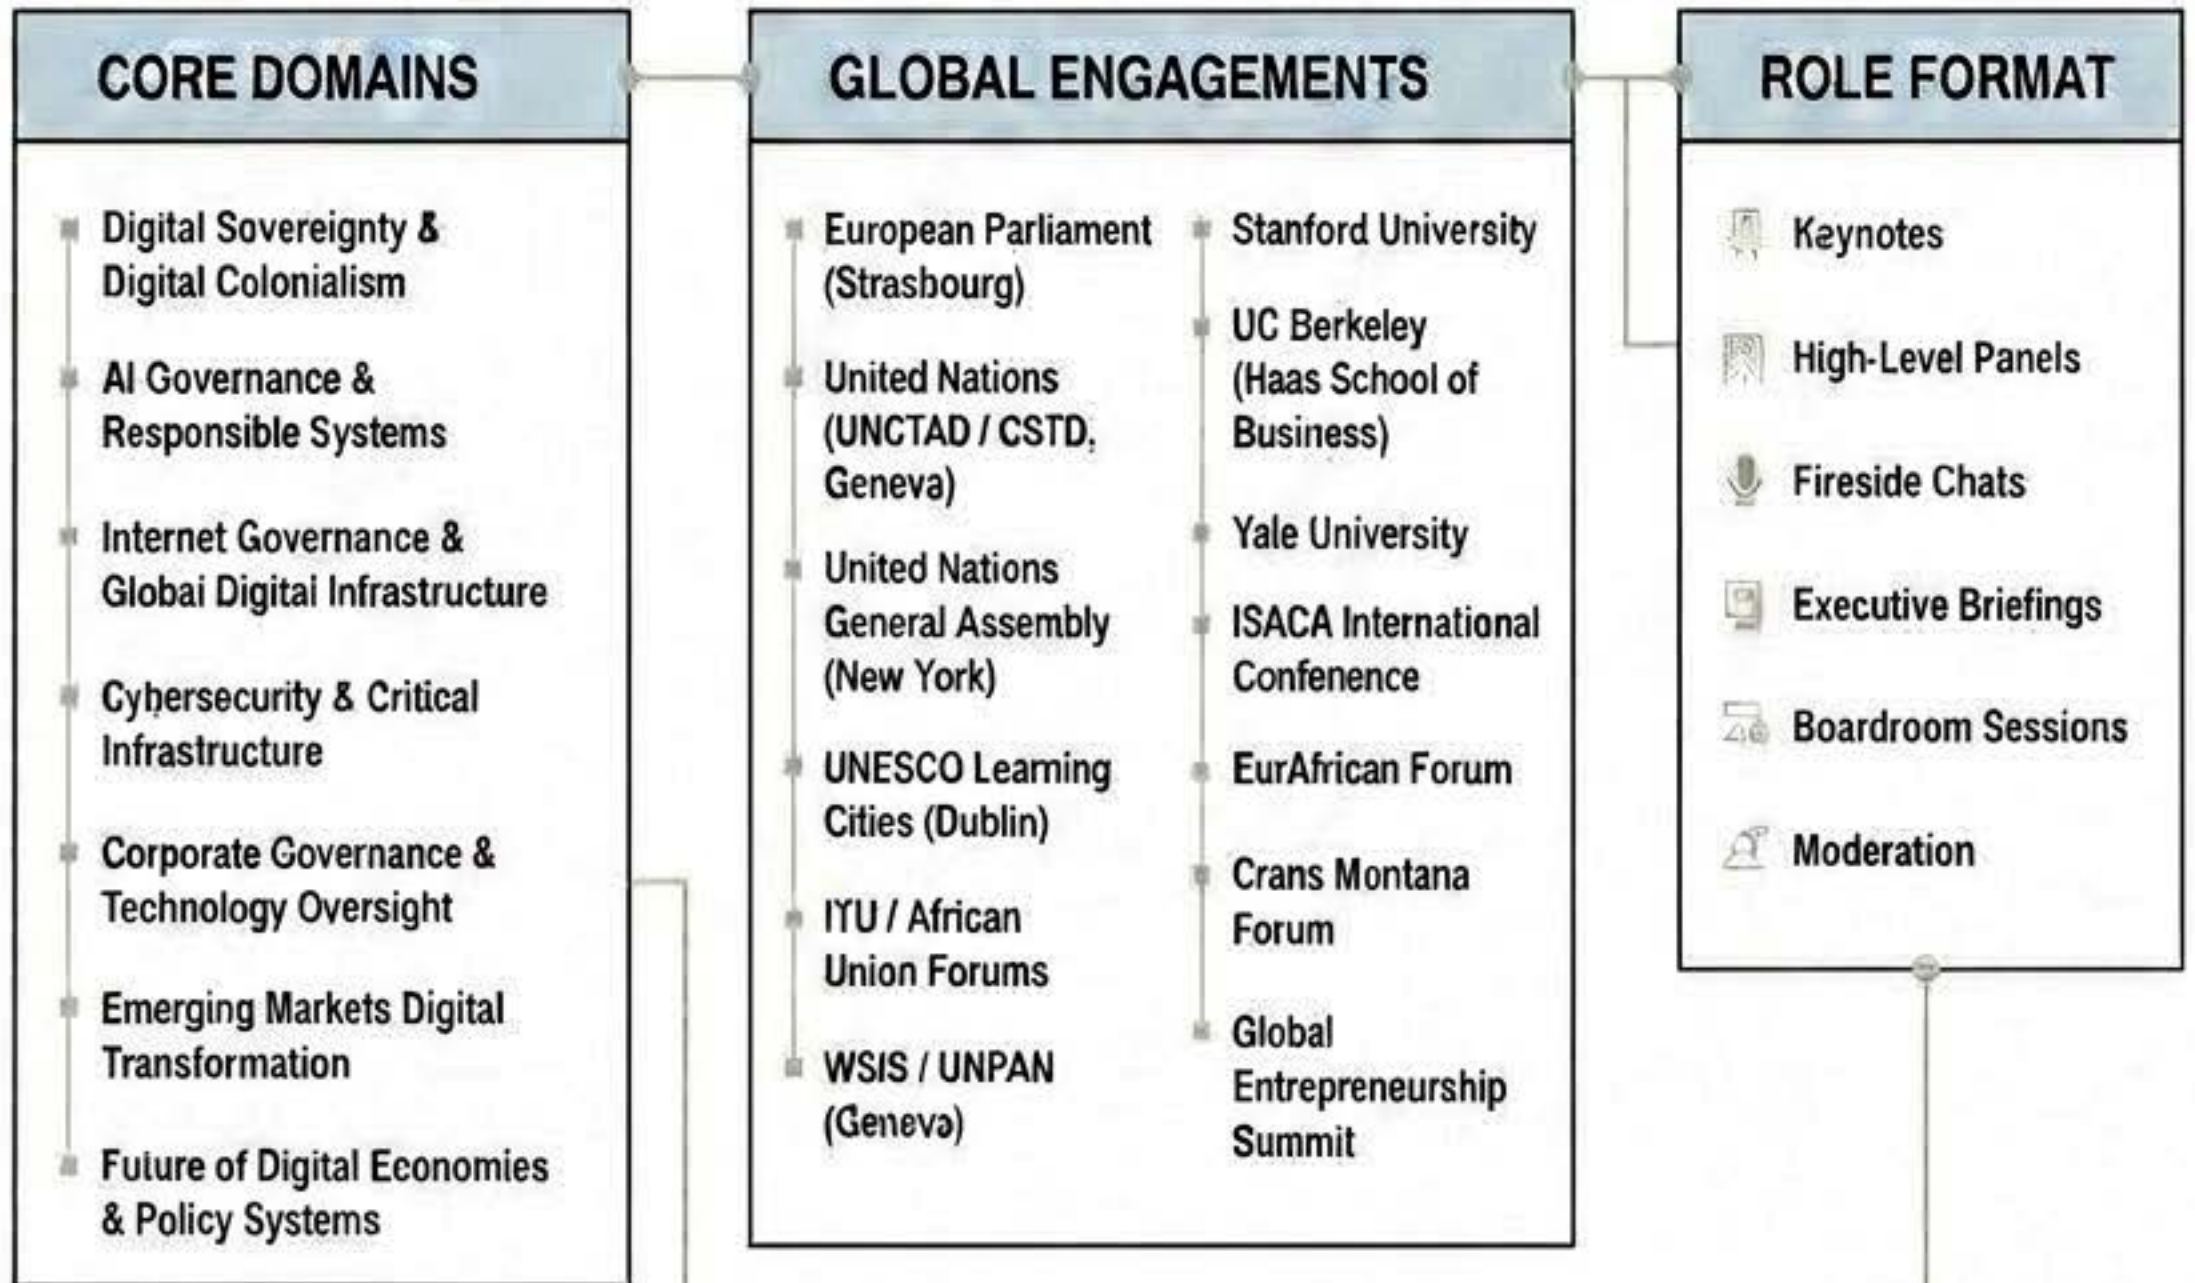

SOPHIA BEKELE

Technology Entrepreneur | Digital Sovereignty Pioneer | Internet Governance Strategist

POSITIONING

Global speaker and advisor at the intersection of digital sovereignty, AI governance, Internet infrastructure, and emerging-market digital transformation. Known for translating complex governance systems into clear, actionable strategic insight for institutions, executives, and policymakers.

SPEAKING STYLE

Able to distill complex geopolitical and technological systems into actionable strategic insight for leaders navigating digital transformation and governance disruption.

www.sophiabekele.com | sb@sophiabekele.com
Speaking • Media • Advisory Inquiries

ENGAGEMENT

Available for global conferences, forums, policy institutions, media and advisory sessions.