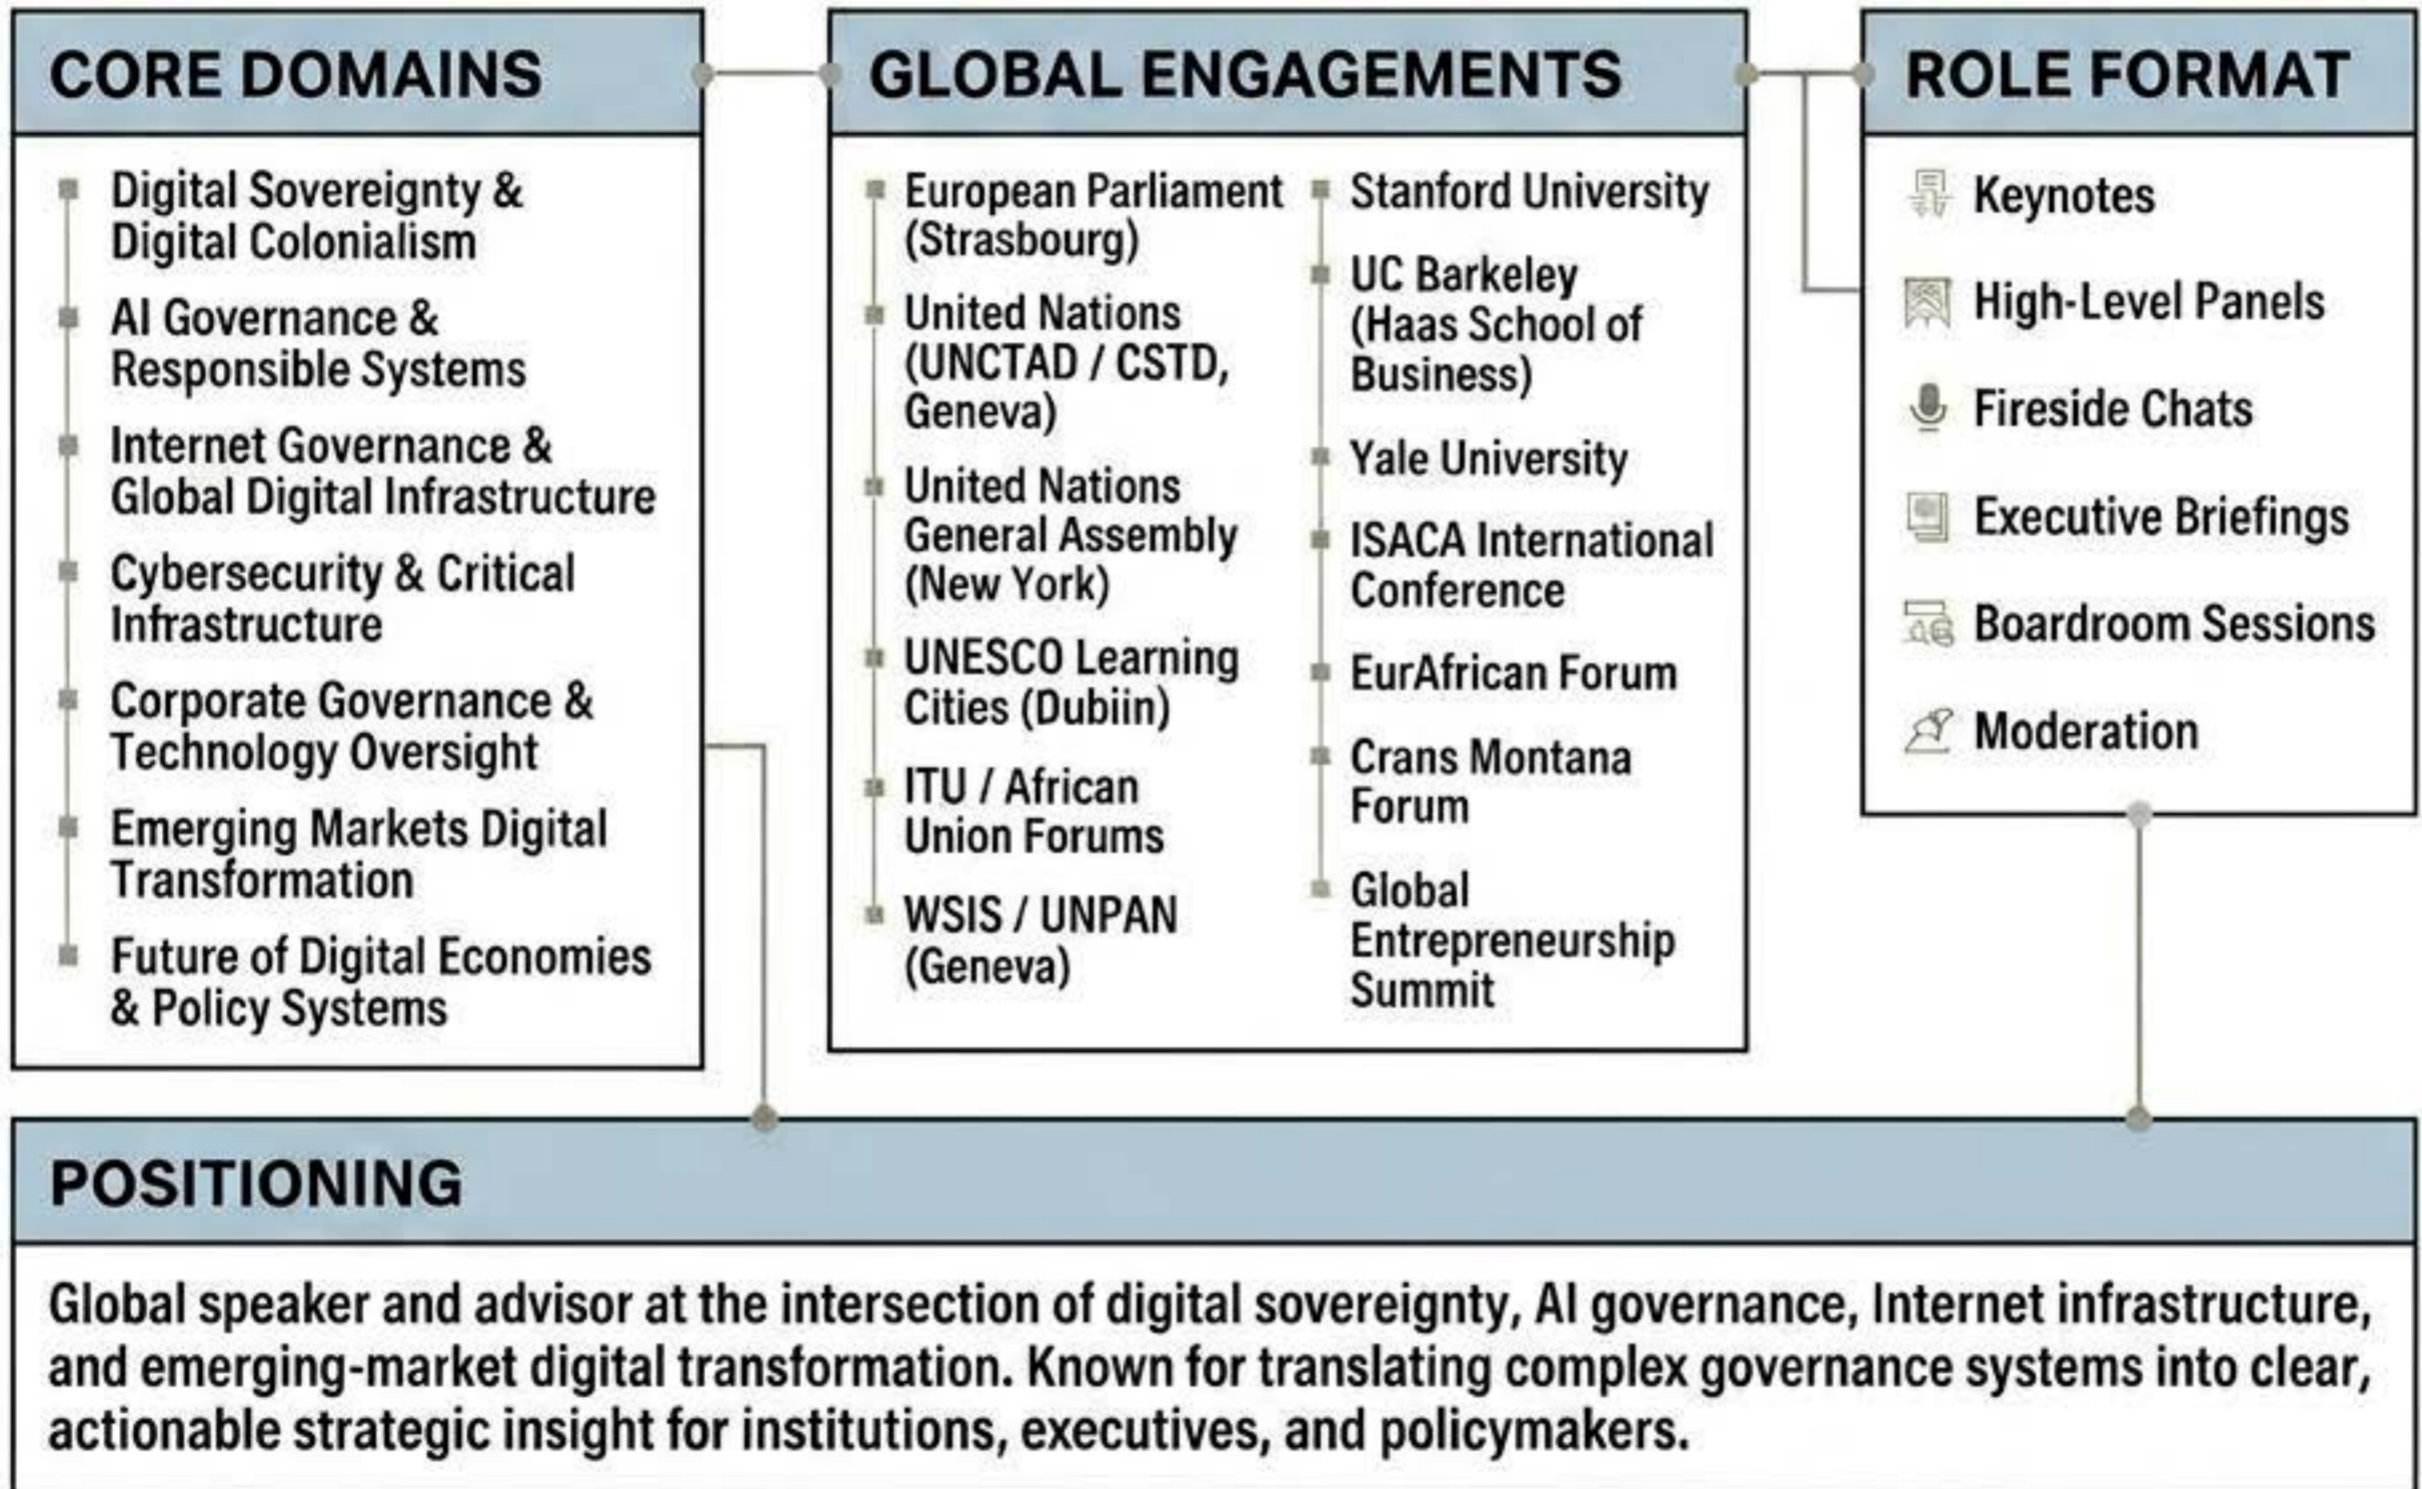

# SOPHIA BEKELE

Technology Entrepreneur | Digital Sovereignty Pioneer | Internet Governance Strategist

## SPEAKING STYLE

Analytical Clear Visionary Systems-Oriented Institutionally Grounded

Able to distill complex geopolitical and technological systems into actionable strategic insight for leaders navigating digital transformation and governance disruption.

## ENGAGEMENT

Available for global conferences, forums, policy institutions, media and advisory sessions.